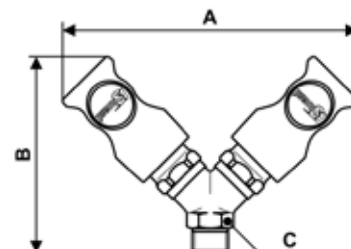

## PREVOS1 SAFETY QUICK COUPLINGS - CSI 08

Tapered male thread twin coupler

Profile : ISO 6150C

<b>Min / Max operating pressure</b> 2 / 12 bar	<b>Flow rate at 6 bar</b> 2028 l/min	<b>ID passage</b> 8 mm	<b>Min. / Max temperature</b> -15 / 70 °C
---	---	---------------------------	--

Part number	Male thread	Dim. A (mm)	Dim. B (mm)	Dim. C (mm)
CSI 088152	R3/8	135	90	20
CSI 088153	R1/2	140	95	25